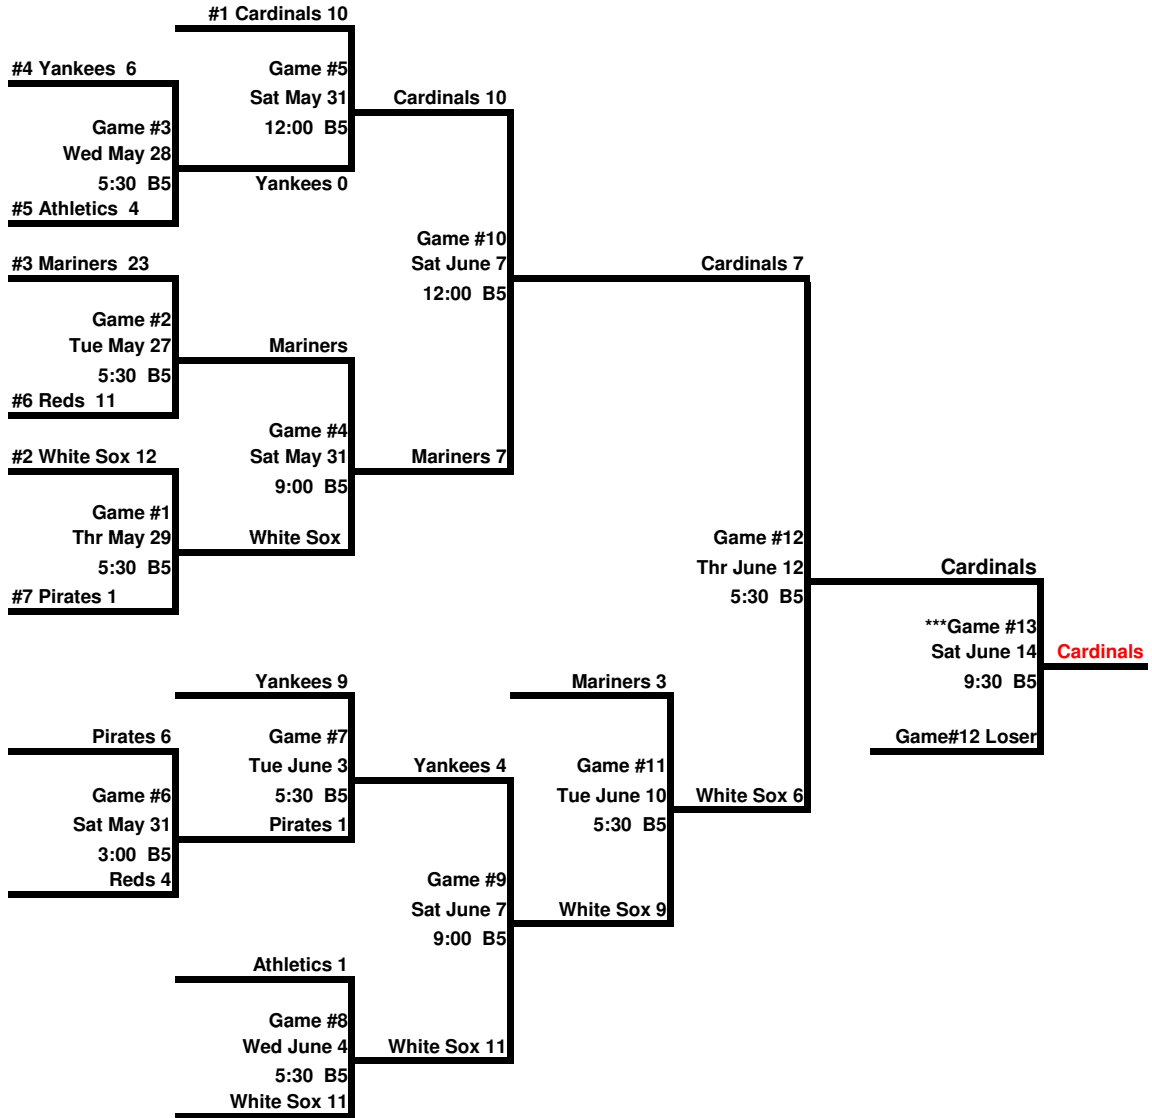

# FCLL MAJORS BASEBALL PLAYOFFS 2008

\*\*\* Played only if game #10 winner loses game #12

NOTE: Highest Seed will be Home Team for all games except game #12 where the winner of Game #10 will be the Home Team

## MAJORS BASEBALL REGULAR SEASON FINAL STANDINGS

Team	Win	Loss
Cardinals *	13	4
White Sox	12	6
Mariners	11	7
Yankees	9	9
Athletics	9	9
Reds *	4	13
Pirates	4	14

\* Game 62, May 17th Cardinals at Reds, was suspended after 7 innings with tie score of 12-12. Game not completed nor reflected in standings.